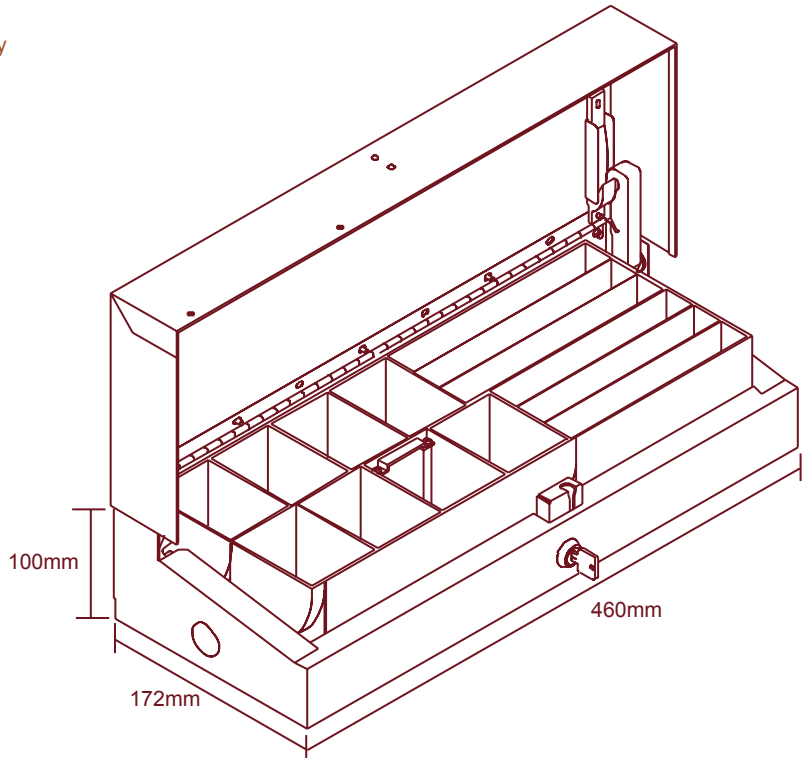

CostPlus Flip Lid

CostPlus is a competitively priced range of cash drawers that has been selected to meet a wide range of generic requirements. This range can be interfaced with a standard PC, EPOS terminal or electronic cash register.

DESCRIPTION

A central latching Flip Lid, ideal for use in any scanning environment.

FEATURES

- Insert with 6 notes and 8 coin cups
- Media posting slot with storage
- Adjustable note dividers
- Epson RJ11 interface
- Drawer status micro switch
- Painted lid

OPTIONS

- Lockable lid for the insert

SPECIFICATION

- Width: 460mm
- Depth: 172mm
- Height: 100mm
- Weight: 4.3kg
- Colour: Epson Grey

IDEAL FOR

- Convenience Stores
- Supermarkets

UKCOST-FLID/0803